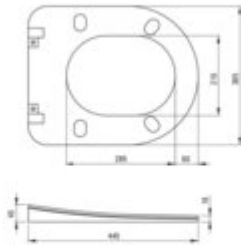

PEONIA

Toilet seat, slim

Product code: CDE_NS0Z

EAN: 5907650874638

Color: nero

Warranty [years]: 2

Finish	nero
Material	duroplast
Slow-close toilet seat	yes
Slim toilet seat	yes
Width [mm]	366
Length [mm]	446
Chrome hinges	yes
Quick seat detachment	yes
Antibacterial	yes

Features:

- Soft-closing toilet seat
- A thin and delicate slim type toilet seat
- Dedicated cleaning agent, safe for cleaned surfaces