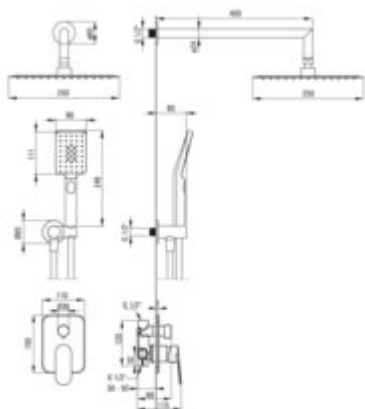

ALPINIA
Concealed shower set

Product code: NAC_Z9LP

EAN: 5907650880943

Color: gold

Warranty [years]: 7

Mixer

Mixer type	single-handle, mixer
Installation method	concealed
Flow class [l/min]	S - 15.1-19.8 l/min
Acoustic group [dB]	II (20 < x <= 30)

Spout

Range of shower/ bath spout [mm]	388
----------------------------------	-----

Shower overhead

Shape	square
Material	stainless steel
Width [mm]	250
Length [mm]	250
Anti-calc	yes
Number of functions	1
Stream type	rain

Hand shower

Number of functions	3
Anti-calc	yes
Stream type	rain, mist, mixed

Hose

Length [mm]	1500
Braid material	PVC
Anti-twist	1

Angled hose connector

Finish	gold
Connection type	for the hose with hand shower holder
Shape	round
Material	brass
Connection thread	yes
Concealed mounting	yes

Features:

- Light and subtle design
- Anti-twist system, preventing the hose from twisting
- Durable hose ends made of brass
- Anti-calc system facilitating the removal of limescale deposits
- Flush-mounted installation ensures the aesthetics of the bathroom
- The mixer body is made of the highest quality brass
- Cleaning agent for fixtures in all colors available
- Coating applied using the PVD method