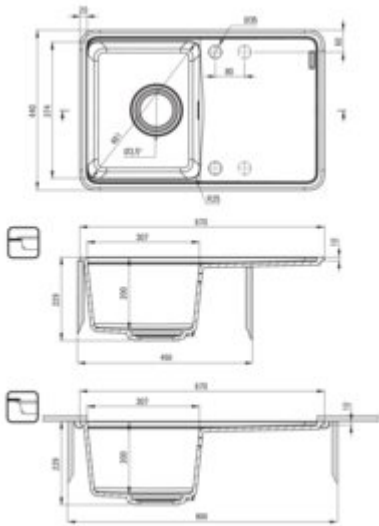

MOMI

Granite sink, 1-bowl with drainer

Product code: ZKM_G11A

EAN: 5907650831136

Color: metallic graphite

Warranty [years]: 18

Sink

Finish	metallic graphite
Surface type	matte
Material	granite
Installation method	inset, undermount
Number of bowls	1
Minimum cabinet width [mm]	450
Width [mm]	440
Length [mm]	670
Height [mm]	230
Bowl depth [mm]	200
Cut-out Length [mm]	650
Cut-out Width [mm]	420
Cut-out Length [mm]	630
Cut-out Width [mm]	400
Reversible	yes
Equipped with accessories	yes
Drain diameter	3.5"
Number of holes	2
Number of pre-drilled holes	2
Additional features	cutting board included, drain cover included

Sink waste kit

Finish	nero
Plug type	automatic, with a button
Low siphon/ Space saver	yes
possibility to connect a dishwasher/ washing machine	yes

Features:

- Deante Design Studio Collection
- Harmonious design
- Deep bowl
- Under-mounting possible
- ATTENTION! Before cutting a hole in the tabletop to install the sink, take into account th
- Granite drain cover
- Automatic CLICK plug
- Chopping board included
- Properties of Deante granite: resistance to impact, high temperature, discoloration, therm
- Hydrophobic properties repel water molecules
- Space-saving siphon which facilitates e.g. sorting waste
- Dedicated cleaning agent, safe for cleaned surfaces
- The finish enriched with silver ions adds antiseptic properties
- Strainer uniformly dyed in mass