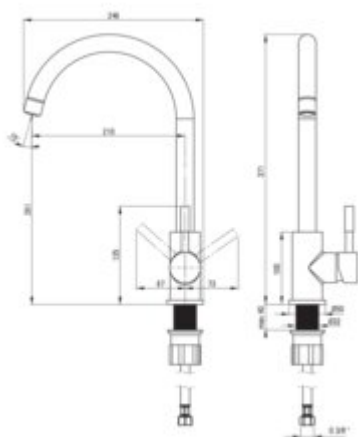

LIMA

Kitchen tap

Product code: BBM_F62M

EAN: 5908212080696

Color: brushed steel

Warranty [years]: 7

Mixer

Finish	steel
Material	steel 304
Mixer type	mixer, single-handle
Installation method	standing
Total mixer height [mm]	371
Flow class [l/min]	A <= 15 (9.1 - 15)
Acoustic group [dB]	I (x <= 20)

Mixer cartridge

Ceramic cartridge size	35 mm
------------------------	-------

Spout

Spout type	swivel
Mixer spout range [mm]	210
Material	steel 304

Aerator

Aerator type	silicone
Aerator size	M22

Connecting hose

Length [mm]	450
Installation thread	3/8"
Connection thread	M10

Features:

- The mixer is equipped with a stream aerator
- Silicone aerator for easy limescale removal
- 45 cm connection hoses included
- Only the best materials, the quality of which has been confirmed by laboratory tests
- Durable hose ends made of brass
- Cleaning agent for fixtures in all colors available