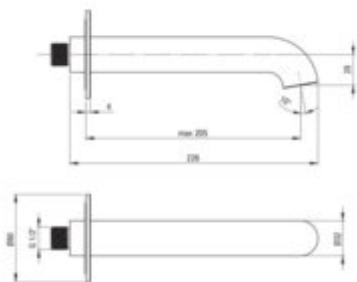

SILIA

Bathtub spout

Product code: NQS_C81K

EAN: 5907650872153

Color: brushed bronze

Warranty [years]: 2

Aerator

Aerator type	silicone, laminar
Stream type	full
Aerator size	M24
Thread type	external

Spout

Finish	brushed bronze
Spout type	bathtub
Material	brass
Spout type	still
Range of shower/ bath spout [mm]	205
Spout length [mm]	225
aerator	yes
Concealed mounting	yes

Features:

- Deante Design Studio Collection
- Innovative and easy-to-maintain coating - brushed bronze
- Coating applied using the PVD method
- Noble form and timeless simplicity
- Flush-mounted installation ensures the aesthetics of the bathroom
- Silicone aerator for easy limescale removal