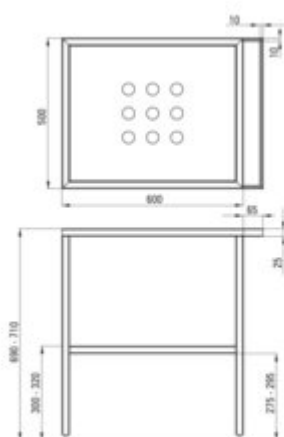

# Standing bathroom console

**Product code:** CST\_X60A

**EAN:** 5908212063514

**Color:** nero

**Warranty [years]:** 2

Finish	nero
Surface type	matte
Installation method	standing
Width [mm]	500
Length [mm]	665
Height [mm]	700
Material	stainless steel
Reversible	yes
Adjustable feet	yes
Mounting kit included	yes