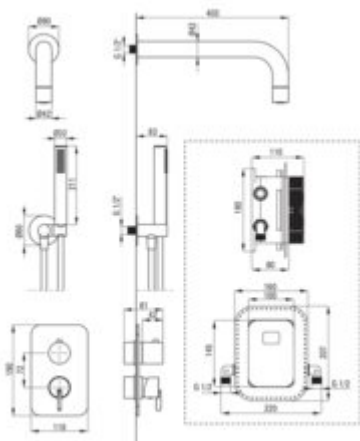

SILIA
Concealed shower set, with mixer
BOX

Product code: BXYZCQSM
EAN: 5907650870616
Color: brushed bronze
Warranty [years]: 7

Mixer (BXY_CQSM)	
Mixer type	Concealed BOX
Installation method	concealed
Mixer (BXY_X44M)	
Mixer type	Concealed BOX, mixer
Installation method	concealed
Flow class [l/min]	B ≤ 25.2 (19.9 - 25.2)
Acoustic group [dB]	I (x ≤ 20)
Spout	
Spout type	still
Range of shower/ bath spout [mm]	382
Shower overhead	
Shape	round
Material	brass
thickness	42
Diameter [mm]	42
Anti-calc	yes
Number of functions	1
Stream type	rain
Hand shower	
Number of functions	1
Anti-calc	yes
Stream type	rain
Additional features	cool-out
Hose	
Length [mm]	1500
Braid material	PVC
Anti-twist	1
Angled hose connector	
Finish	brushed bronze
Connection type	for the hose with hand shower holder
Shape	round
Material	brass
Connection thread	yes
Concealed mounting	yes

Features:

- Deante Design Studio Collection
- Noble form and timeless simplicity
- Innovative and easy-to-maintain coating - brushed bronze
- Coating applied using the PVD method
- Timelessness and unlimited creative possibilities
- The best materials guarantee durability and reliability of the product
- Convenient installation - you can install the BOX now and choose external elements at any
- Optimal cone-shaped water flow
- Flush-mounted installation ensures the aesthetics of the bathroom
- Adjustable shower hand angle
- Anti-calc system facilitating the removal of limescale deposits
- Anti-twist system, preventing the hose from twisting