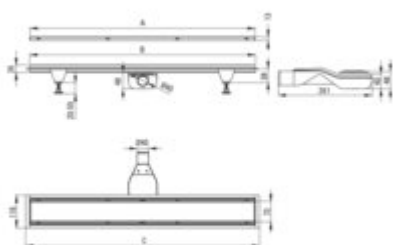

Linear drain, floor

Product code: KOS_N09D
EAN: 5907650814382
Color: nero
Warranty [years]: 10

Model	A (mm)	B (mm)	C (mm)
KOS-N09D	900	50	900
KOS-N09D	600	50	600
KOS-N09D	750	50	750
KOS-N09D	1000	50	1000
KOS-N09D	1200	50	1200

Finish	nero
Length [mm]	900
Material	stainless steel
Siphon flow [l/min]	36
Siphon 360 degrees	yes
Siphon included	yes
Siphon cleaned from the top	yes
Connection diameter [mm]	50
adjustable feet included	yes
Reversible drain	yes
Waterproofing mat	yes

Features:

- The drain is made of high quality stainless steel
- The set includes feet for easy leveling and a hook for removing the grate
- Easy to clean siphon
- Only the best materials, the quality of which has been confirmed by laboratory tests
- Hygienic certificate of the National Institute of Hygiene confirming the product's compliance
- Dedicated cleaning agent, safe for cleaned surfaces
- Possibility to choose installation method
- Insert wet/dry - effective barrier against sewage odors