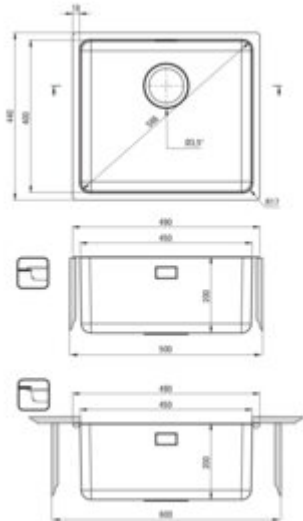

**EGERIA**  
Steel sink, 1-bowl

**Product code:** ZPE\_010D  
**EAN:** 5907650826347  
**Color:** brushed steel  
**Warranty [years]:** 2

**Sink**

Finish	steel
Surface type	brushed
Material	steel 304
Installation method	inset, undermount
Number of bowls	1
Minimum cabinet width [mm]	500
Width [mm]	440
Length [mm]	490
Height [mm]	200
Bowl depth [mm]	200
Cut-out Length [mm]	470
Cut-out Width [mm]	420
Cut-out Length [mm]	450
Cut-out Width [mm]	400
Steel thickness [mm]	1
Reversible	no
Equipped with accessories	yes
Drain diameter	3.5"
Additional features	drain cover included

**Sink waste kit**

Finish	steel
Plug type	manual
Low siphon/ Space saver	yes
possibility to connect a dishwasher/ washing machine	yes

**Features:**

- Drain cover
- High-strength stainless steel
- Space-saving siphon which facilitates e.g. sorting waste
- The sink is equipped with fittings with a connection to the dishwasher
- Natural antiseptic properties of steel
- Dedicated cleaning agent, safe for cleaned surfaces