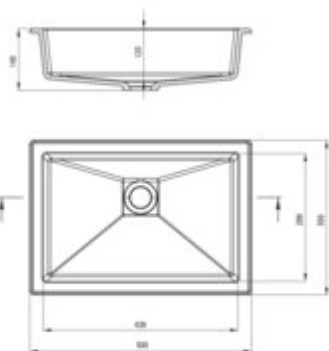

CORREO
Granite washbasin,
undermount/inset

Product code: CQR_AU5U

EAN: 5907650827542

Color: alabaster

Warranty [years]: 10

Finish	alabaster
Material	granite
Installation method	recessed, undermount
Width [mm]	500
Length [mm]	350
Height [mm]	140
Depth [mm]	120
Antibacterial	yes
Hydrophobicity	yes
Without overflow	yes

Features:

- Properties of Deante granite: resistance to impact, high temperature, discoloration, therm
- Hydrophobic properties repel water molecules
- Dedicated cleaning agent, safe for cleaned surfaces
- The finish enriched with silver ions adds antiseptic properties