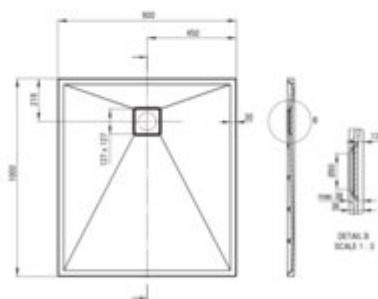

CORREO

Granite shower tray, rectangular

Product code: KQR_S45B

EAN: 5908212093061

Color: metallic grey

Warranty [years]: 10

Finish	metallic grey
Material	granite
Shape	rectangular
Width [mm]	900
Length [mm]	1000
Height [mm]	36
Installation method	directly on the spout, on the floor level, on the construction material support
Drain diameter	90
possibility to cut to size	yes
Hydrophobicity	yes

Features:

- Properties of Deante granite: resistance to impact, high temperature, discoloration, therm
- Hydrophobic properties repel water molecules
- The finish enriched with silver ions adds antiseptic properties
- For installation at floor level, directly on the screed or supported by construction mater
- Possibility of cutting the granite shower tray
- Warning! The NHC_029C siphon fits this shower tray
- Warning! The NHC_029D siphon fits this shower tray
- Dedicated cleaning agent, safe for cleaned surfaces
- Only the best materials, the quality of which has been confirmed by laboratory tests
- Anti-slip properties of granite shower trays