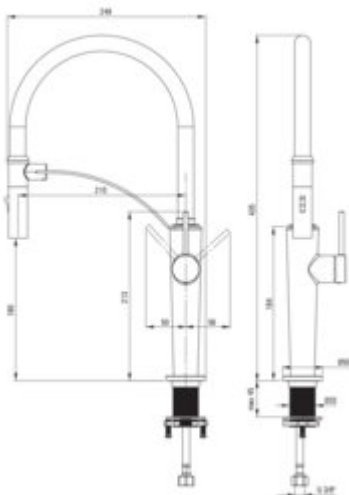

## Mixer

Finish	chrome
Material	steel 304
Mixer type	single-handle, mixer
Installation method	standing
Flow class [l/min]	Z - 4-9 l/min
Acoustic group [dB]	I (x <= 20)

## Mixer cartridge

Ceramic cartridge size	25 mm
------------------------	-------

## Spout

Spout type	elastic
Material	silicone

## Connecting hose

Length [mm]	600
Installation thread	3/8"
Connection thread	M10