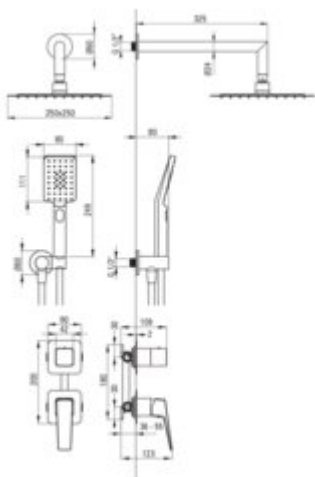

BLUR

Concealed shower set

Product code: NQL_N9YK

EAN: 5907650880141

Color: nero

Warranty [years]: 7

Mixer

Mixer type	single-handle, mixer
Flow class [l/min]	A <= 15 (9.1 - 15)
Acoustic group [dB]	II (20 < x <= 30)

Spout

Spout type	still
Range of shower/ bath spout [mm]	325

Shower overhead

Shape	square
Material	stainless steel
Width [mm]	250
Length [mm]	250
Anti-calc	yes
Number of functions	1
Stream type	rain

Hand shower

Number of functions	3
Anti-calc	yes
Stream type	rain, mist, mixed

Hose

Length [mm]	1500
Braid material	PVC
Anti-twist	1

Angled hose connector

Finish	nero
Connection type	for the hose with hand shower holder
Shape	round
Material	brass
Connection thread	yes
Concealed mounting	yes

Features:

- Innovative, durable and easy to clean Nero coating
- Only the best materials, the quality of which has been confirmed by laboratory tests
- Flush-mounted installation ensures the aesthetics of the bathroom
- Anti-calc system facilitating the removal of limescale deposits
- Anti-twist system, preventing the hose from twisting
- Durable hose ends made of brass
- Cleaning agent for fixtures in all colors available