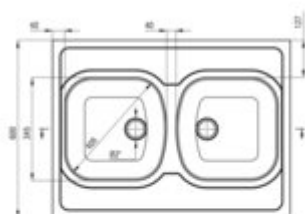

TANGO

Steel sink, 2-bowl

Product code: ZM6_320N

EAN: 5907650846550

Color: décor

Warranty [years]: 2

Sink

Finish	décor
Surface type	décor
Material	steel 201
Installation method	lay-on
Number of bowls	2
Minimum cabinet width [mm]	800
Width [mm]	600
Length [mm]	800
Height [mm]	140
Bowl depth [mm]	140
2nd bowl depth [mm]	140
Equipped with accessories	yes
Drain diameter	2"

Sink waste kit

Finish	steel
Plug type	manual
Low siphon/ Space saver	yes
possibility to connect a dishwasher/ washing machine	yes

Features:

- High-strength stainless steel
- The sink is equipped with fittings with a connection to the dishwasher
- Natural antiseptic properties of steel
- The décor finish has increased scratch resistance
- Dedicated cleaning agent, safe for cleaned surfaces
- Self-drilling tap hole - without voiding the warranty.