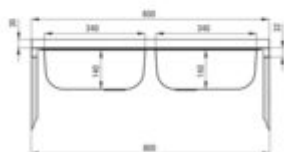

TANGO

Steel sink, 2-bowl

Product code: ZM6_320N

EAN: 5907650846550

Color: décor

Warranty [years]: 2

Sink

Finish	décor
Surface type	décor
Material	steel 201
Installation method	lay-on
Number of bowls	2
Minimum cabinet width [mm]	800
Width [mm]	600
Length [mm]	800
Height [mm]	140
Bowl depth [mm]	140
2nd bowl depth [mm]	140
Equipped with accessories	yes
Drain diameter	2"