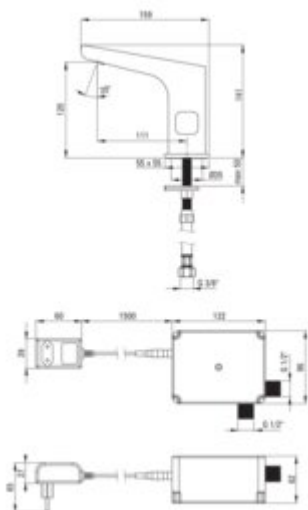

HIACYNT

Washbasin tap, contactless

Product code: BQH_N29V

EAN: 5907650875192

Color: nero

Warranty [years]: 7

Mixer

Finish	nero
Material	brass
Mixer type	sensor
Installation method	standing
Total mixer height [mm]	141
Flow class [l/min]	Z - 4-9 l/min
Acoustic group [dB]	I (x <= 20)
Check valves	yes

Spout

Spout type	still
Mixer spout range [mm]	112
Material	brass

Aerator

Aerator type	swivel, flat
Aerator size	M24

Connecting hose

Length [mm]	450
Installation thread	1/2"
Connection thread	M8

Features:

- The mixer body is made of the highest quality brass
- Contactless tap with a motion sensor
- The mixer is equipped with a stream aerator
- The movable aerator allows you to direct the water stream
- 45 cm connection hoses included
- Z flow class (4-9 l/min) allowing for water consumption reduction
- The mixer is equipped with non-return valves so that the mixed water does not flow back in
- Innovative, durable and easy to clean Nero coating
- Only the best materials, the quality of which has been confirmed by laboratory tests
- Modern design with a hint of timelessness
- The mixer is manufactured in Poland, with the utmost care for product quality.
- Cleaning agent for fixtures in all colors available