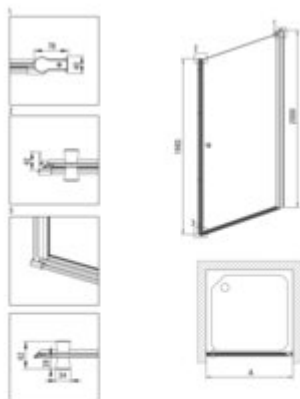

KERRIA PLUS

Shower doors

Product code: KTSWN45P
EAN: 5907650860228
Color: nero
Warranty [years]: 5

Finish	nero
Width [mm]	500
Height [mm]	2000
Glass finish	transparent
Glass thickness [mm]	6
Active cover	yes
installation	to be completed with KTS doors , to be completed with KTS walk-in
Side dimension [mm]	500
Masking of assembly elements	yes
Profiles levelling the curvature of the walls	yes
Holders	with safety
Tempered glass TOTAL WHITE	yes
Reversible doors	yes
Silent closing	yes
Installation without shower tray	yes possible
Lifting hinges	yes

Features:

- Important! For recessed installation, be sure to buy the appropriate KTS_NOOX or KTS_000X
- Possibility to install the cabin without a shower tray, directly on the tiles
- Active Cover coating
- Dedicated to Active Cover surfaces
- Profiles leveling the curvature of the walls
- TOTALWHITE transparent glass
- Safe and durable tempered glass
- Reversible door that allows the cabin to be mounted on the right or left side
- The profile system makes it possible to reduce the curvature of the walls
- Only the best materials, the quality of which has been confirmed by laboratory tests
- Resistance to impacts, chemicals and stains in accordance with PN-EN 14428+A1:2008 norm, c
- Dedicated cleaning agent, safe for cleaned surfaces

Model	Size (mm)	A (mm)	A + 40 (mm)	A + 40 (mm)	A + 40 (mm)
KTSWN45P + KTS_0000	500x2000	475-000	520-000	520-000	520-000
KTSWN45P + KTS_0000	500x2000	575-000	620-000	620-000	620-000
KTSWN45P + KTS_0000	700x2000	675-000	720-000	720-000	720-000
KTSWN45P + KTS_0000	900x2000	775-000	820-000	820-000	820-000
KTSWN45P + KTS_0000	900x2000	875-000	920-000	920-000	920-000