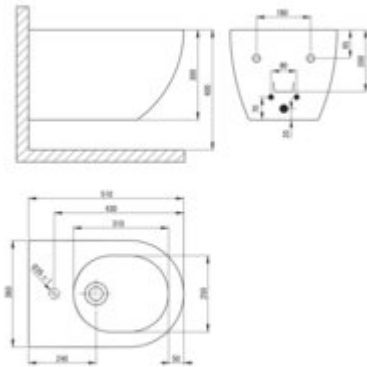

Features:

- Hard and durable ceramics does not lose its properties with long use
- Antibacterial coating, preventing the growth of microorganisms
- Mounting system with hidden fixings
- Hygienic certificate of the National Institute of Hygiene confirming the product's compliance
- Dedicated cleaning agent, safe for cleaned surfaces