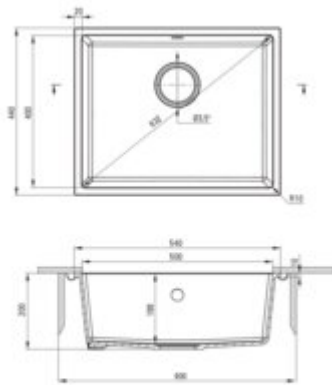

CORDA

Granite sink, 1-bowl

Product code: ZQA_S10C

EAN: 5908212042281

Color: metallic grey

Warranty [years]: 18

Sink

Finish	metallic grey
Surface type	matte
Material	granite
Installation method	undermount, flush, inset
Number of bowls	1
Minimum cabinet width [mm]	600
Width [mm]	440
Length [mm]	540
Height [mm]	200
Bowl depth [mm]	188
Cut-out Length [mm]	500
Cut-out Width [mm]	400
Reversible	no
Equipped with accessories	yes
Drain diameter	3.5"

Sink waste kit

Finish	steel
Plug type	manual
Low siphon/ Space saver	yes
possibility to connect a dishwasher/ washing machine	yes

Features:

- Deante Design Studio Collection
- ATTENTION! Before cutting a hole in the tabletop to install the sink, take into account th
- Properties of Deante granite: resistance to impact, high temperature, discoloration, therm
- Longest, 18 years warranty
- The sink is equipped with fittings with a connection to the dishwasher
- Hydrophobic properties repel water molecules
- The finish enriched with silver ions adds antiseptic properties
- The exceptionally spacious and deep bowl will even accommodate trays taken out of the oven
- Dedicated cleaning agent, safe for cleaned surfaces
- Space-saving siphon which facilitates e.g. sorting waste
- Possibility to purchase a drainer that perfectly fits this model