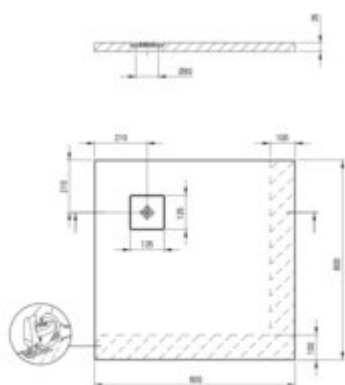

SILIA

Acrylic shower tray, square

Product code: KSKA00808B

EAN: 5907650893806

Color: white

Warranty [years]: 2

Finish	white
Material	acrylic
Shape	square
Width [mm]	800
Length [mm]	800
Height [mm]	35
Installation method	on the construction material support, directly on the spout, on the floor level
Drain diameter	90
Non-slip lugs possibility to cut to size	yes

Features:

- Deante Design Studio Collection
- Structured surface with anti-slip properties
- Durable acrylic material that maintains its shine and color
- Warning! The NHC_029D siphon fits this shower tray
- For installation at floor level, directly on the screed or supported by construction mater
- Only the best materials, the quality of which has been confirmed by laboratory tests
- SOLID PLUS technology: composite filling guaranteeing full stability, effective insulation
- Dedicated cleaning agent, safe for cleaned surfaces