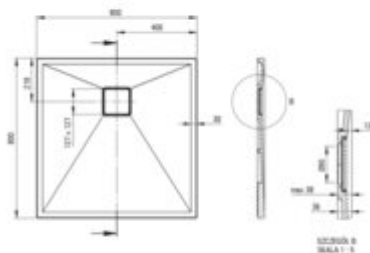

CORREO

Granite shower tray, square

Product code: KQR_T42B

EAN: 5907650837756

Color: anthracite metallic

Warranty [years]: 10

Finish	anthracite metallic
Material	granite
Shape	square
Width [mm]	800
Length [mm]	800
Height [mm]	36
Installation method	directly on the spout, on the construction material support, on the floor level
Drain diameter	90
possibility to cut to size	yes
Hydrophobicity	yes

Features:

- Properties of Deante granite: resistance to impact, high temperature, discoloration, therm
- Hydrophobic properties repel water molecules
- For installation at floor level, directly on the screed or supported by construction mater
- Possibility of cutting the granite shower tray
- Warning! The NHC_029C siphon fits this shower tray
- Warning! The NHC_029D siphon fits this shower tray
- Dedicated cleaning agent, safe for cleaned surfaces
- Only the best materials, the quality of which has been confirmed by laboratory tests
- The finish enriched with silver ions adds antiseptic properties
- Anti-slip properties of granite shower trays