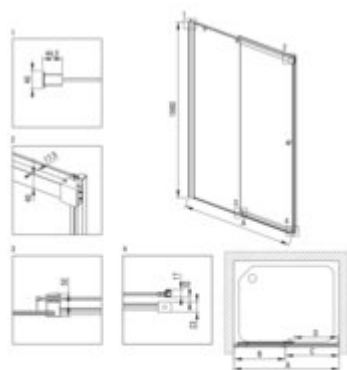

KERRIA PLUS Shower doors

Product code: KTSPN14P

EAN: 5907650820727

Color: nero

Warranty [years]: 5

Shower door

Finish	nero
Width [mm]	1400
Height [mm]	2000
Glass finish	transparent
Glass thickness [mm]	6
Active cover installation	yes
Masking of assembly elements	to be completed with KTS walk-in
Profiles levelling the curvature of the walls	yes
Holders	with safety
Tempered glass TOTAL WHITE	yes
Reversible doors	yes
Silent closing	yes
Installation without shower tray possible	yes
Lifting hinges	no
Hinges flush with the glass	no
possibility to cut the upper guide and threshold strip	yes
Showe cabin	
Side dimension [mm]	1410

Features:

- Hydrophobic Active-Cover coating that makes it easier for water to run off the glass
- Covering of assembly elements
- TOTALWHITE transparent glass
- Profiles leveling the curvature of the walls
- Safe and durable tempered glass
- Dedicated cleaning agent, safe for cleaned surfaces
- Dedicated to Active Cover surfaces
- Reversible door that allows the cabin to be mounted on the right or left side
- The profile system makes it possible to reduce the curvature of the walls
- Only the best materials, the quality of which has been confirmed by laboratory tests
- Precise door closing through lifting hinges
- Resistance to impacts, chemicals and stains in accordance with PN-EN 14428+A1:2008 norm, c
- The shower enclosure can be installed directly on tiles or on Correo (KQR) granite shower trays as well as Kerria Plus (KTS) and Silia (KSKA) acrylic shower trays.