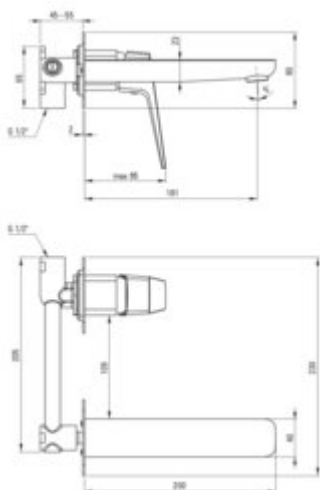

BLUR

Washbasin tap, concealed

Product code: BQL_D54L

EAN: 5907650870043

Color: titanium

Warranty [years]: 7

Mixer

Finish	titanium
Material	brass
Mixer type	single-handle, mixer
Installation method	concealed
Flow class [l/min]	A <= 15 (9.1 - 15)
Acoustic group [dB]	II (20 < x <= 30)

Mixer cartridge

Ceramic cartridge size	35 mm
------------------------	-------

Spout

Spout type	still
Mixer spout range [mm]	181
Material	brass

Aerator

Aerator type	honeycomb
Aerator size	M24

Features:

- Only the best materials, the quality of which has been confirmed by laboratory tests
- The mixer is equipped with a stream aerator
- Innovative, durable and easy to clean Titanium coating
- Cleaning agent for fixtures in all colors available