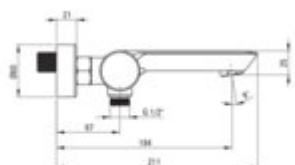

ARNIKA

Bath mixer, wall-mounted

Product code: BQA_R10M

EAN: 5907650833178

Color: brushed gold

Warranty [years]: 7

Mixer

Finish	brushed gold
Material	brass
Mixer type	two-handle, mixer
Installation method	wall-mounted
Flow class [l/min]	S - 15.1-19.8 l/min
Acoustic group [dB]	I (x ≤ 20)
Check valves	yes

Mixer cartridge

Ceramic cartridge size	35 mm

Spout

Spout type	still
Mixer spout range [mm]	184

Function switch

Switch type	ceramic mechanical

Aerator

Aerator type	silicone
Aerator size	M24
Water flow reduction	missing

Features:

- Deante Design Studio Collection
- Design full of beauty and harmony
- The variety of colours gives many arrangement possibilities
- Innovative and easy to maintain brushed gold coating
- Silicone aerator for easy limescale removal
- Mechanical ceramic function switch
- The mixer body is made of the highest quality brass
- The mixer is equipped with non-return valves so that the mixed water does not flow back in
- Cleaning agent for fixtures in all colors available
- Only the best materials, the quality of which has been confirmed by laboratory tests
- Coating applied using the PVD method