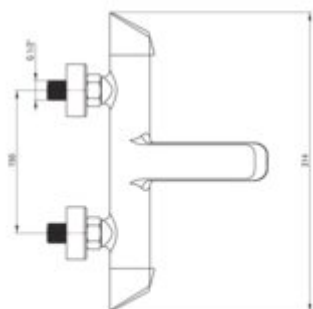

## Bath mixer, wall-mounted

**Product code:** BQA\_R10M

**EAN:** 5907650833178

**Color:** brushed gold

**Warranty [years]:** 7

### Mixer

Finish	brushed gold
Material	brass
Mixer type	two-handle, mixer
Installation method	wall-mounted
Flow class [l/min]	S - 15.1-19.8 l/min
Acoustic group [dB]	I (x ≤ 20)
Check valves	yes

### Mixer cartridge

Ceramic cartridge size	35 mm
------------------------	-------

### Spout

Spout type	still
Mixer spout range [mm]	184