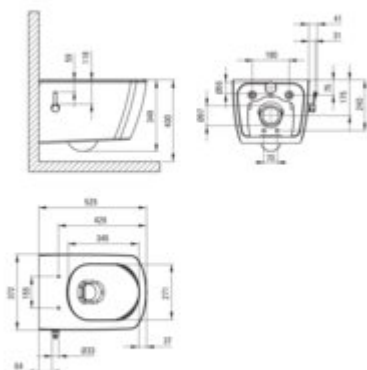

BLUR

Toilet bowl, with bidet function

Product code: CDZ_6WNW

EAN: 5907650892878

Color: white, nero

Warranty [years]: 10

Finish	white
Material	ceramic
with bidet function	yes
Type	wall-mounted
Rim type	rimless
Hidden mountings	yes
Width [mm]	372
Length [mm]	525
Height [mm]	349
Mounting holes spacing / Axis [mm]	180
Toilet seat	included
Mounting kit included	yes
Additional features	toilet seat included

Features:

- Hard and durable ceramics does not lose its properties with long use
- Antibacterial coating, preventing the growth of microorganisms
- Soft-close toilet seat included
- Mounting system with hidden fixings
- Dedicated cleaning agent, safe for cleaned surfaces
- A thin and delicate slim type toilet seat
- Hygienic certificate of the National Institute of Hygiene confirming the product's compliance