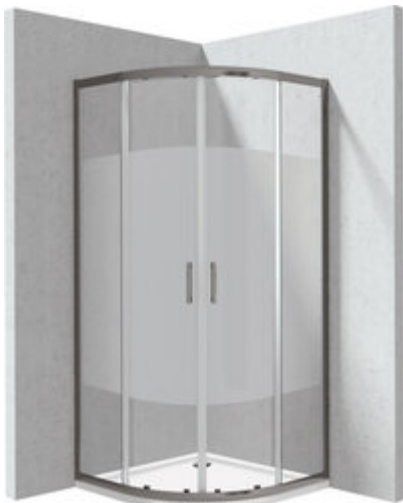

FUNKIA EVO

Shower cabin with tray, half round

Product code: KYPPDE99P

EAN: 5908322047640

Color: titanium

Warranty [years]: 5

Model	Size	A [mm]	B [mm]	C [mm]	D [mm]	E [mm]	F [mm]
KYP-999P	900x900	900-900	261	520	910	175	325

Showe cabin

Finish	titanium
Shape	half round
Width [mm]	900
Height [mm]	1950
Glass finish	transparentne wzór pas
Glass thickness [mm]	5
Active cover	yes
Adjustment range up to [mm]	20
Masking of assembly elements	yes
Profiles levelling the curvature of the walls	yes
Reversible doors	yes
Installation without shower tray possible	yes
Water drainage system inside the cabin	no
Double top rollers with ball bearings	yes
Detachable lower rollers	yes
Quick assembly with clips	yes

Shower tray

Finish	white
Material	acrylic
Shape	half round
Width [mm]	900
Length [mm]	900
Height [mm]	45
arc radius [mm]	550
Installation method	directly on the spout, on the floor level, on the construction material support
Drain diameter	90

Features:

- An innovative combination of granite and steel
- Hydrophobic Active-Cover coating that makes it easier for water to run off the glass
- Dedicated to Active Cover surfaces
- Double top rollers with ball bearings
- Bottom rollers allow for the door detachment and easier product care
- Possibility to install the cabin without a shower tray, directly on the tiles
- Safe and durable tempered glass
- Resistance to impacts, chemicals and stains in accordance with PN-EN 14428+A1:2008 norm, c
- The profile system makes it possible to reduce the curvature of the walls
- Covering of assembly elements
- Only the best materials, the quality of which has been confirmed by laboratory tests
- Dedicated cleaning agent, safe for cleaned surfaces