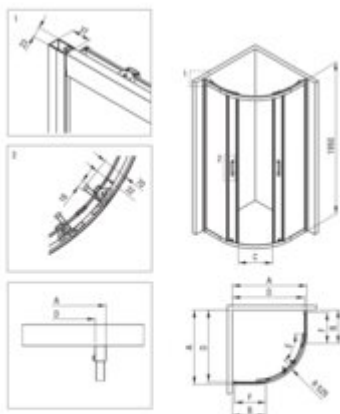

FUNKIA EVO

Shower cabin with tray, half round

Product code: KYPPDE99P

EAN: 5908322047640

Color: titanium

Warranty [years]: 5

Model	Size	A [mm]	B [mm]	C [mm]	D [mm]	E [mm]	F [mm]
KYP-999P	900x900	900-900	261	520	910	175	325

Showe cabin

Finish	titanium
Shape	half round
Width [mm]	900
Height [mm]	1950
Glass finish	transparentne wzór pas
Glass thickness [mm]	5
Active cover	yes
Adjustment range up to [mm]	20
Masking of assembly elements	yes
Profiles levelling the curvature of the walls	yes
Reversible doors	yes
Installation without shower tray possible	yes
Water drainage system inside the cabin	no
Double top rollers with ball bearings	yes
Detachable lower rollers	yes
Quick assembly with clips	yes

Shower tray

Finish	white
Material	acrylic
Shape	half round
Width [mm]	900
Length [mm]	900
Height [mm]	45
arc radius [mm]	550
Installation method	directly on the spout, on the floor level, on the construction material support
Drain diameter	90