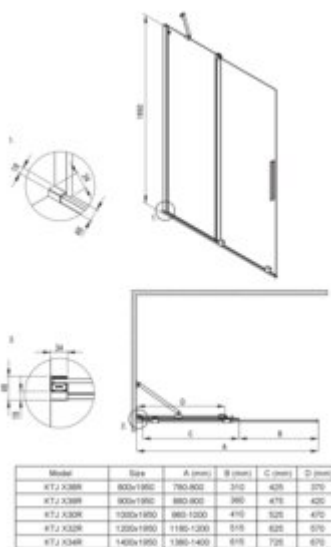

**PRIZMA**  
Shower cabin, rectangular

**Product code:** KPNDP10S08

**EAN:** 5907650899433

**Color:** titanium

**Warranty [years]:** 5

**Showe cabin (KTJ\_D30R)**

Width [mm]	1000
Height [mm]	1950
Glass finish	transparent
Glass thickness [mm]	6
Active cover	yes
Side dimension [mm]	1000
Railings	short to perpendicular wall/long to parallel wall
Tempered glass TOTAL WHITE	no
Reversible doors	yes
Installation without shower tray possible	yes
Possibility to install a railing to a perpendicular wall	yes

**Showe cabin (KTJ\_D38P)**

Width [mm]	800
Height [mm]	1950
Glass finish	transparent
Glass thickness [mm]	6
Active cover	yes
Side dimension [mm]	780
Tempered glass TOTAL WHITE	no
Reversible doors	yes
Installation without shower tray possible	yes