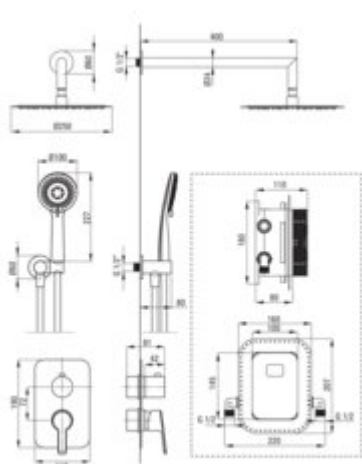

ARNIKA
Concealed shower set, with mixer
BOX

Product code: BXYZ0QAM
EAN: 5907650821069
Color: chrome
Warranty [years]: 7

Mixer

Mixer type	Concealed BOX, mixer
Installation method	concealed
Flow class [l/min]	B <= 25.2 (19.9 - 25.2)
Acoustic group [dB]	I (x <= 20)

Spout

Spout type	still
Range of shower/ bath spout [mm]	400

Shower overhead

Shape	round
Material	brass
Diameter [mm]	250
Anti-calc	yes
Number of functions	1

Hand shower

Number of functions	3
Anti-calc	yes
Stream type	rain, mixed, hydromassage

Hose

Length [mm]	1500
Braid material	PVC
Anti-twist	1

Angled hose connector

Finish	chrome
Connection type	for the hose with hand shower holder
Shape	round
Material	brass
Connection thread	yes
Concealed mounting	yes

Features:

- Deante Design Studio Collection
- Convenient installation - you can install the BOX now and choose external elements at any
- The best materials guarantee durability and reliability of the product
- Timelessness and unlimited creative possibilities
- Complementarity and comprehensiveness of the offer
- 3-function hand shower
- Anti-calc hand shower
- Anti-calc system facilitating the removal of limescale deposits
- The set includes an orifice reducing the flow of water
- Flush-mounted installation ensures the aesthetics of the bathroom
- Dedicated cleaning agent, safe for cleaned surfaces
- The variety of colours gives many arrangement possibilities
- Design full of beauty and harmony
- Only the best materials, the quality of which has been confirmed by laboratory tests
- The mixer body is made of the highest quality brass
- 3-function shower switch, able to lock to 2 functions