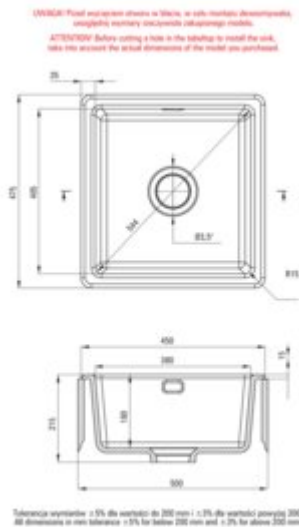

## Sink

Finish	white
Surface type	shine
Material	ceramic
Installation method	inset, undermount
Number of bowls	1
Minimum cabinet width [mm]	500
Width [mm]	475
Length [mm]	450
Height [mm]	215
Bowl depth [mm]	180
Cut-out Length [mm]	430
Cut-out Width [mm]	455
Reversible	no
Equipped with accessories	yes
Drain diameter	3.5"