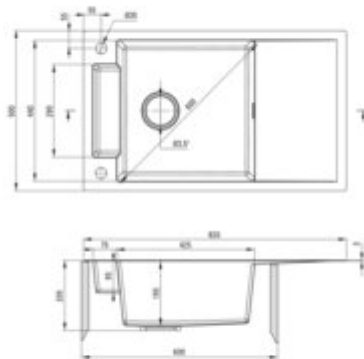

MAGNETIC

Steel sink, 1-bowl with drainer

Product code: ZRM_0113

EAN: 5908212066690

Color: brushed steel

Warranty [years]: 2

Sink

Finish	steel
Surface type	brushed
Material	steel 304
Installation method	inset, flush
Number of bowls	1
Minimum cabinet width [mm]	600
Width [mm]	500
Length [mm]	820
Height [mm]	219
Bowl depth [mm]	205
Cut-out Length [mm]	800
Cut-out Width [mm]	480
Steel thickness [mm]	1
Reversible	yes
Equipped with accessories	yes
Drain diameter	3.5"
Number of holes	2

Sink waste kit

Finish	steel
Plug type	automatic, with a button
Low siphon/ Space saver	yes
possibility to connect a dishwasher/ washing machine	yes

Features:

-
- Finish - brushed steel
- Space-saving siphon which facilitates e.g. sorting waste
- Automatic plug activated with a CLICK button