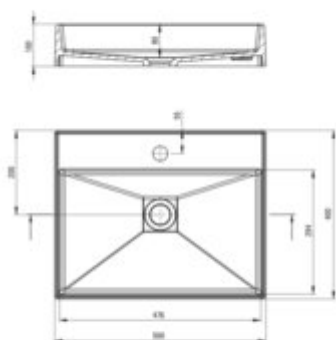

CORREO
Granite washbasin, countertop

Product code: CQR_SU5S

EAN: 5907650826613

Color: metallic grey

Warranty [years]: 10

Finish	metallic grey
Material	granite
Installation method	countertop/standing
Width [mm]	400
Length [mm]	500
Height [mm]	100
Depth [mm]	80
Pre-drilled tap holes	1
Antibacterial	yes
Hydrophobicity	yes
Without overflow	yes

Features:

- The finish enriched with silver ions adds antiseptic properties
- Properties of Deante granite: resistance to impact, high temperature, discoloration, therm
- Customizable elements - connect consoles and posts your way
- Hydrophobic properties repel water molecules
- Dedicated cleaning agent, safe for cleaned surfaces