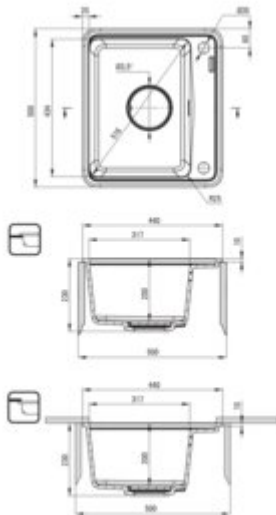

MOMI Granite sink, 1-bowl

Product code: ZKM_T103

EAN: 5907650831112

Color: anthracite metallic

Warranty [years]: 18

Sink

Finish	metallic grey
Surface type	matte
Material	granite
Installation method	inset, undermount
Number of bowls	1
Minimum cabinet width [mm]	500
Width [mm]	440
Length [mm]	500
Height [mm]	230
Bowl depth [mm]	200
Cut-out Length [mm]	480
Cut-out Width [mm]	420
Cut-out Length [mm]	460
Cut-out Width [mm]	400
Reversible	yes
Equipped with accessories	yes
Drain diameter	3.5"
Number of holes	2
Additional features	cutting board included, drain cover included

Sink waste kit

Finish	steel
Plug type	automatic, with a button
Low siphon/ Space saver	yes
possibility to connect a dishwasher/ washing machine	yes

Features:

- Deante Design Studio Collection
- Harmonious design
- Deep bowl
- Under-mounting possible
- ATTENTION! Before cutting a hole in the tabletop to install the sink, take into account th
- Granite drain cover
- Automatic CLICK plug
- Chopping board included
- Properties of Deante granite: resistance to impact, high temperature, discoloration, therm
- Hydrophobic properties repel water molecules
- Space-saving siphon which facilitates e.g. sorting waste
- Dedicated cleaning agent, safe for cleaned surfaces
- The finish enriched with silver ions adds antiseptic properties