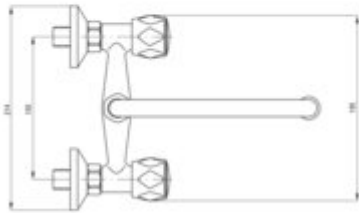

TENO

Washbasin tap, wall-mounted

Product code: BON_050D

EAN: 5908212049747

Color: chrome

Warranty [years]: 5

Mixer

Finish	chrome
Material	brass
Mixer type	two-handle, mixer
Installation method	wall-mounted
Flow class [l/min]	S - 15.1-19.8 l/min
Acoustic group [dB]	II (20 < x <= 30)

Mixer cartridge

Ceramic cartridge size	1/2"
------------------------	------

Spout

Spout type	swivel
Mixer spout range [mm]	250
Material	steel 304

Aerator

Aerator type	honeycomb
Aerator size	M22

Features:

- Cleaning agent for fixtures in all colors available