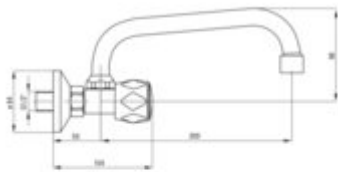

TENO

Washbasin tap, wall-mounted

Product code: BON_050D

EAN: 5908212049747

Color: chrome

Warranty [years]: 5

Mixer

Finish	chrome
Material	brass
Mixer type	two-handle, mixer
Installation method	wall-mounted
Flow class [l/min]	S - 15.1-19.8 l/min
Acoustic group [dB]	II (20 < x <= 30)

Mixer cartridge

Ceramic cartridge size	1/2"
------------------------	------

Spout

Spout type	swivel
Mixer spout range [mm]	250
Material	steel 304

Aerator

Aerator type	honeycomb
Aerator size	M22

Features:

- Cleaning agent for fixtures in all colors available