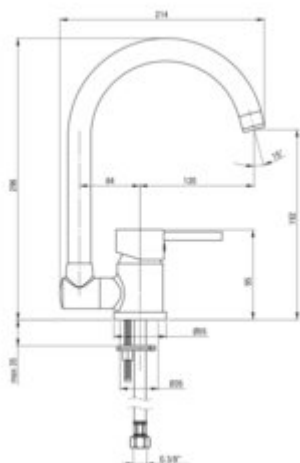

ASTER

Kitchen tap, with foldable spout

Product code: BCA_N61M

EAN: 5907650815006

Color: nero

Warranty [years]: 7

Mixer

Finish	nero
Material	brass
Mixer type	single-handle, mixer
Installation method	standing
Total mixer height [mm]	296
Flow class [l/min]	Z - 4-9 l/min
Acoustic group [dB]	I (x <= 20)

Mixer cartridge

Ceramic cartridge size	40 mm
------------------------	-------

Spout

Spout type	window
Mixer spout range [mm]	184
Material	stainless steel

Aerator

Aerator type	honeycomb
Aerator size	M22

Connecting hose

Length [mm]	450
Installation thread	3/8"
Connection thread	M10

Features:

- The mixer body is made of the highest quality brass
- The hinged spout allows for mixer mount near windows
- The mixer is equipped with a stream aerator
- 45 cm connection hoses included
- Z flow class (4-9 l/min) allowing for water consumption reduction
- Innovative, durable and easy to clean Nero coating
- Only the best materials, the quality of which has been confirmed by laboratory tests
- Durable hose ends made of brass
- Cleaning agent for fixtures in all colors available