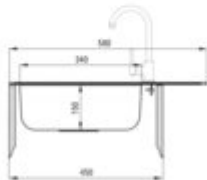

TECHNO

Steel sink, 1-bowl with drainer

Product code: ZMU_0113

EAN: 5907650856825

Color: satin

Warranty [years]: 2

Sink

Finish	satin
Surface type	satin, smooth
Material	steel 201
Installation method	inset
Number of bowls	1
Minimum cabinet width [mm]	450
Width [mm]	510
Length [mm]	580
Height [mm]	150
Bowl depth [mm]	150
Cut-out Length [mm]	560
Cut-out Width [mm]	490
Reversible	yes
Equipped with accessories	yes
Drain diameter	3.5"

Sink waste kit

Finish	steel
Plug type	manual
Low siphon/ Space saver	yes
possibility to connect a dishwasher/ washing machine	yes

Features:

- High-strength stainless steel
- The sink is equipped with fittings with a connection to the dishwasher
- Natural antiseptic properties of steel
- Dedicated cleaning agent, safe for cleaned surfaces
- Reversible steel sink - install with the bowl on the left or right side
- Self-drilling tap hole - without voiding the warranty.