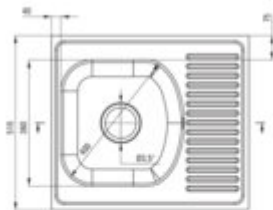

TECHNO

Steel sink, 1-bowl with drainer

Product code: ZMU_0113

EAN: 5907650856825

Color: satin

Warranty [years]: 2

Sink

Finish	satin
Surface type	satin, smooth
Material	steel 201
Installation method	inset
Number of bowls	1
Minimum cabinet width [mm]	450
Width [mm]	510
Length [mm]	580
Height [mm]	150
Bowl depth [mm]	150
Cut-out Length [mm]	560
Cut-out Width [mm]	490
Reversible	yes
Equipped with accessories	yes
Drain diameter	3.5"

Sink waste kit

Finish	steel
Plug type	manual
Low siphon/ Space saver	yes
possibility to connect a dishwasher/ washing machine	yes

Features:

- High-strength stainless steel
- The sink is equipped with fittings with a connection to the dishwasher
- Natural antiseptic properties of steel
- Dedicated cleaning agent, safe for cleaned surfaces
- Reversible steel sink - install with the bowl on the left or right side
- Self-drilling tap hole - without voiding the warranty.