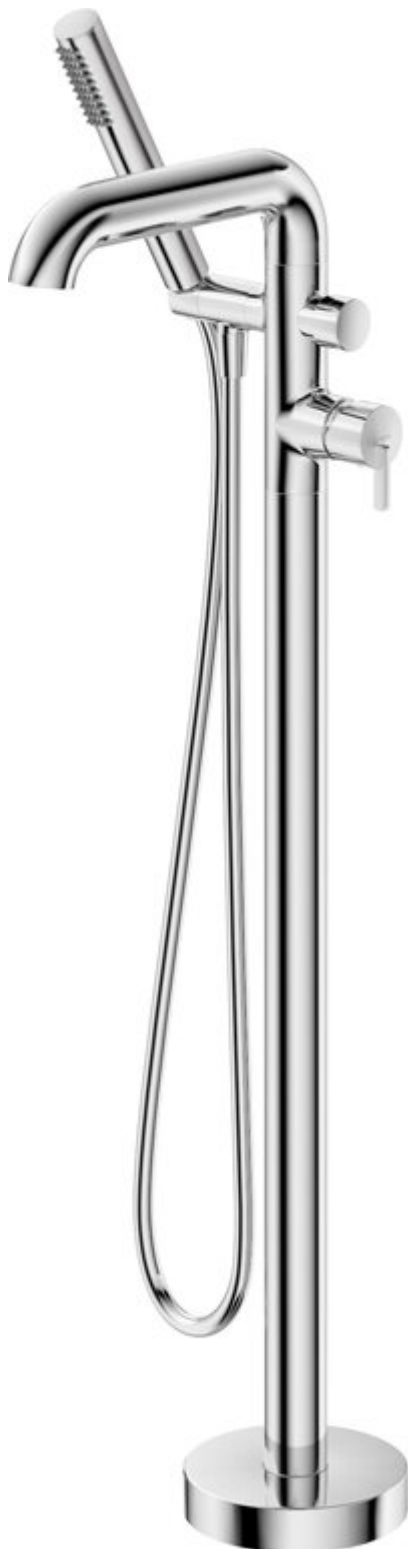

SILIA

Bath mixer, freestanding

Product code: BQS_017M

EAN: 5907650851950

Color: chrome

Warranty [years]: 7

Mixer

Finish	chrome
Material	brass
Mixer type	single-handle, mixer
Installation method	floor
Flow class [l/min]	S - 15.1-19.8 l/min
Acoustic group [dB]	II (20 < x <= 30)
Check valves	yes

Mixer cartridge

Ceramic cartridge size	35 mm
------------------------	-------

Spout

Spout type	still
Mixer spout range [mm]	240
Material	brass

Function switch

Switch type	click mechanical
-------------	------------------

Aerator

Aerator type	flat, laminar, silicone
Aerator size	M24

Hose

Length [mm]	1500
Anti-twist	1

Hand shower

Number of functions	1
Anti-calc	yes
Additional features	cool-out

Features:

- Deante Design Studio Collection
- Noble form and timeless simplicity
- Mechanical ceramic function switch
- The mixer body is made of the highest quality brass
- Only the best materials, the quality of which has been confirmed by laboratory tests
- The lever on the side makes it easier to keep the spout clean
- Adjustable shower hand angle
- The mixer is equipped with non-return valves so that the mixed water does not flow back in
- Durable hose ends made of brass
- Anti-twist system, preventing the hose from twisting
- Anti-calc hand shower
- Cool-out hand shower
- Cleaning agent for fixtures in all colors available