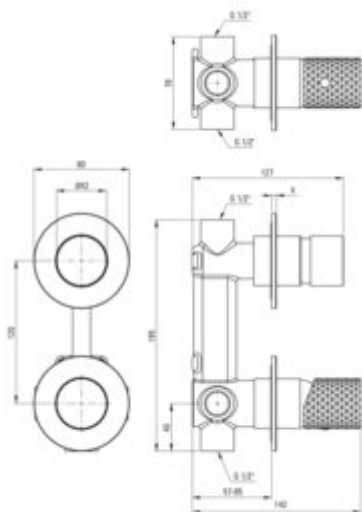

SILIA HEXA

Shower mixer, concealed

Product code: BHS_R44P

EAN: 5907650886976

Color: brushed gold

Warranty [years]: 7

Mixer

Finish	brushed gold
Material	brass
Mixer type	single-handle, mixer
Installation method	concealed
Flow class [l/min]	S - 15.1-19.8 l/min
Acoustic group [dB]	I (x <= 20)

Mixer cartridge

Ceramic cartridge size	35 mm
------------------------	-------

Function switch

Switch type	click mechanical
-------------	------------------

Features:

- Deante Design Studio Collection
- Decorative lever - jewelry for your bathroom
- Noble form and timeless simplicity
- Ceramic mechanical Click type function switch
- Flush-mounted installation ensures the aesthetics of the bathroom
- Innovative and easy to maintain brushed gold coating
- Coating applied using the PVD method
- The mixer body is made of the highest quality brass
- Only the best materials, the quality of which has been confirmed by laboratory tests
- Cleaning agent for fixtures in all colors available