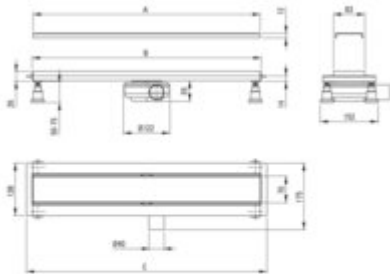

NEO

Linear drain, floor

Product code: KNS_N06D
EAN: 5908322031373
Color: nero
Warranty [years]: 2

Finish	nero
Length [mm]	600
Material	aluminium
Siphon flow [l/min]	42
Siphon 360 degrees	yes
Siphon included	yes
Siphon cleaned from the top	yes
Connection diameter [mm]	40/50
adjustable feet included	yes
Reversible drain	yes
Waterproofing mat	yes

Features:

- Hygienic certificate of the National Institute of Hygiene confirming the product's compliance
- Easy to clean siphon
- Possibility to choose installation method