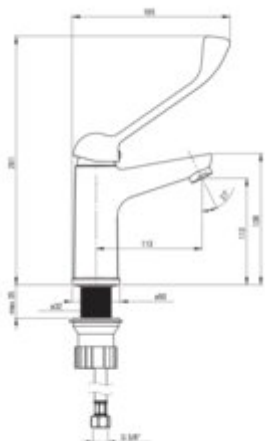

BORO

Washbasin tap

Product code: BMO_020C

EAN: 5907650885351

Color: chrome

Warranty [years]: 7

Mixer

Finish	chrome
Material	brass
Mixer type	single-handle, mixer
Installation method	standing
Flow class [l/min]	S - 15.1-19.8 l/min
Acoustic group [dB]	II (20 < x <= 30)
Clinic lever	yes

Mixer cartridge

Ceramic cartridge size	35 mm
------------------------	-------

Spout

Mixer spout range [mm]	112
------------------------	-----

Aerator

Aerator type	honeycomb
Aerator size	M24

Connecting hose

Length [mm]	450
Installation thread	3/8"
Connection thread	M10

Features:

- Extended Clinic lever for easy operation
- The mixer is equipped with a stream aerator
- 45 cm connection hoses included
- Durable hose ends made of brass
- The mounting sleeve facilitates the installation of the mixer
- The mixer body is made of the highest quality brass
- Cleaning agent for fixtures in all colors available