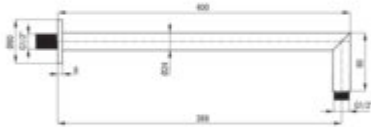

## Shower spout, wall-mounted

**Product code:** NAC\_M45K

**EAN:** 5907650859581

**Color:** brass

**Warranty [years]:** 2

Finish	brass
Spout type	shower wall
Material	brass
Spout type	still
Range of shower/ bath spout [mm]	388
Concealed mounting	yes