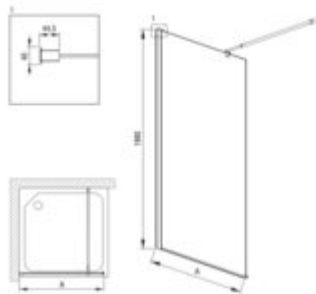

### Shower wall / walk-in, Kerria Plus system

Product code: KTS\_030P

EAN: 5908212087428

Color: chrome

Warranty [years]: 5

| Model    | Size (mm) | A (mm)    |
|----------|-----------|-----------|
| KT3_030P | 200x1980  | 200x1710  |
| KT3_030P | 400x1980  | 200x1710  |
| KT3_030P | 500x1980  | 400x1710  |
| KT3_030P | 600x1980  | 500x1710  |
| KT3_030P | 700x1980  | 600x1710  |
| KT3_030P | 800x1980  | 700x1710  |
| KT3_030P | 900x1980  | 800x1710  |
| KT3_030P | 1000x1980 | 900x1710  |
| KT3_030P | 1100x1980 | 1000x1710 |
| KT3_030P | 1200x1980 | 1100x1710 |
| KT3_030P | 1400x1980 | 1300x1710 |

|   |  |
|---|--|
| Finish  | chrome   |
| Width [mm]                                    | 1000   |
| Height [mm]                                   | 2000   |
| Glass finish                                  | transparent  |
| Glass thickness [mm]                          | 6  |
| Active cover installation                     | yes  |
| installation                                  | to be completed with KTS doors , to be completed with KTS walk-in , possibility of assembly with a KTS movable panel |
| Side dimension [mm]                           | 970  |
| Adjustment range from [mm]                    | 700  |
| Adjustment range up to [mm]                   | 1200   |
| Masking of assembly elements                  | yes  |
| Profiles levelling the curvature of the walls | yes  |
| Railings                                      | adjustable stiffening the cabin  |
| Tempered glass TOTAL WHITE                    | yes  |
| Installation without shower tray possible     | yes  |