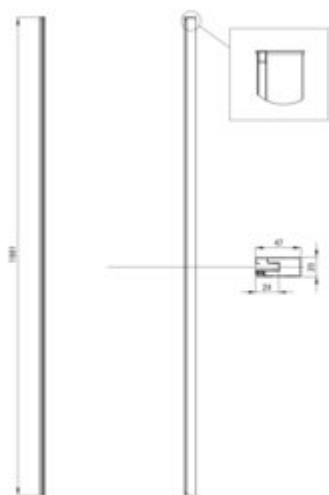

KERRIA PLUS

Profile, Kerria Plus system

Product code: KTS_OP1X

EAN: 5907650820970

Color: chrome

Warranty [years]: 2

Finish	chrome
Height [mm]	2000
installation	to be completed with KTS doors , to be completed with KTS walk-in , possibility of assembly with a KTS movable panel