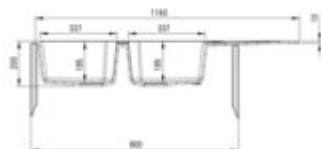

### Sink

Finish	graphite
Surface type	matte
Material	granite
Installation method	inset
Number of bowls	2
Minimum cabinet width [mm]	800
Width [mm]	500
Length [mm]	1160
Height [mm]	200
Bowl depth [mm]	185
2nd bowl depth [mm]	185
Cut-out Length [mm]	1140
Cut-out Width [mm]	480
Reversible	yes
Equipped with accessories	yes
Drain diameter	3.5"
Number of holes	2
Number of pre-drilled holes	2