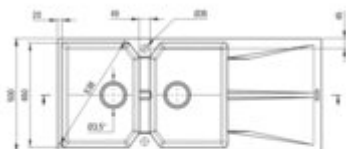

### Sink

Finish	graphite
Surface type	matte
Material	granite
Installation method	inset
Number of bowls	2
Minimum cabinet width [mm]	800
Width [mm]	500
Length [mm]	1160
Height [mm]	200
Bowl depth [mm]	185
2nd bowl depth [mm]	185
Cut-out Length [mm]	1140
Cut-out Width [mm]	480
Reversible	yes
Equipped with accessories	yes
Drain diameter	3.5"
Number of holes	2
Number of pre-drilled holes	2