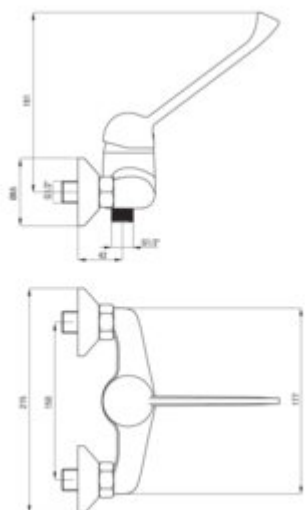

## Shower mixer

Product code: BOJ\_040C

EAN: 5908212074954

Color: chrome

Warranty [years]: 5

### Mixer

Finish	chrome
Material	brass
Mixer type	single-handle, mixer
Installation method	wall-mounted
Flow class [l/min]	S - 15.1-19.8 l/min
Acoustic group [dB]	I (x ≤ 20)
Clinic lever	yes

### Mixer cartridge

Ceramic cartridge size	40 mm
------------------------	-------