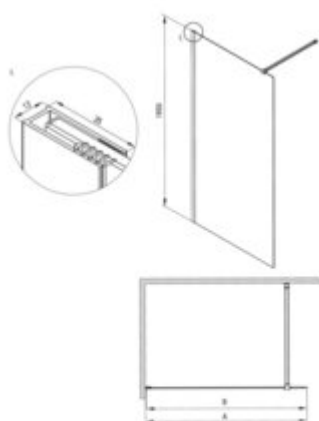

PRIZMA
Shower wall, walk-in

Product code: KTJ_037P

EAN: 5907650885528

Color: chrome

Warranty [years]: 5

Model	Size	A (mm)	B (mm)
KTJ_037P	700x1950	680	1950
KTJ_037P	800x1950	780	1950
KTJ_037P	900x1950	880	1950
KTJ_037P	1000x1950	980	1950
KTJ_037P	1100x1950	1080	1950
KTJ_037P	1200x1950	1180	1950

Shower door

rails adjustable stiffening the cabin

Showe cabin

Finish	chrome
Width [mm]	700
Height [mm]	1950
Glass finish	transparent
Glass thickness [mm]	6
Active cover	yes
Side dimension [mm]	680
Reversible doors	yes
Installation without shower tray	yes possible