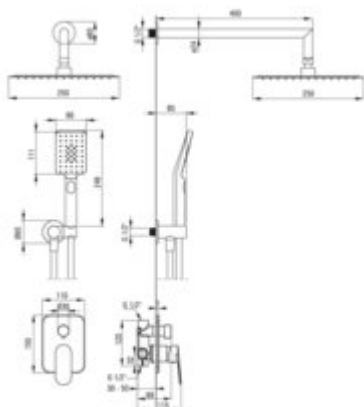

#### Mixer

Mixer type	single-handle, mixer
Installation method	concealed
Flow class [l/min]	S - 15.1-19.8 l/min
Acoustic group [dB]	II (20 < x <= 30)

#### Spout

Spout type	still
Range of shower/ bath spout [mm]	325

#### Shower overhead

Shape	square
Material	steel 304
Width [mm]	250
Length [mm]	250
thickness	55
Anti-calc	yes
Number of functions	1
Stream type	rain
Quick response time for turning the water on and off	yes

#### Hose

Length [mm]	1500
Braid material	PVC
Anti-twist	1