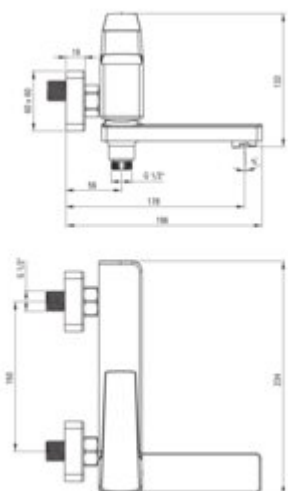

## Bath mixer, wall-mounted

Product code: BQL\_N12M

EAN: 5907650870050

Color: nero

Warranty [years]: 7

### Mixer

Finish	nero
Material	brass
Mixer type	single-handle, mixer
Installation method	wall-mounted
Total mixer height [mm]	133
Flow class [l/min]	A <= 15 (9.1 - 15)
Acoustic group [dB]	II (20 < x <= 30)

### Mixer cartridge

Ceramic cartridge size	35 mm
------------------------	-------

### Aerator

Aerator type	honeycomb
Aerator size	M24