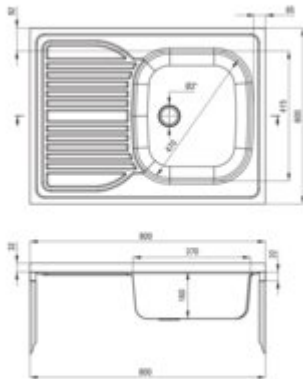

TANGO

Steel sink, 1-bowl with drainer

Product code: ZM6_311L

EAN: 5907650846529

Color: décor

Warranty [years]: 2

Sink

Finish	décor
Surface type	décor
Material	steel 201
Installation method	lay-on
Number of bowls	1
Minimum cabinet width [mm]	800
Width [mm]	600
Length [mm]	800
Height [mm]	160
Bowl depth [mm]	160
Equipped with accessories	yes
Drain diameter	2"