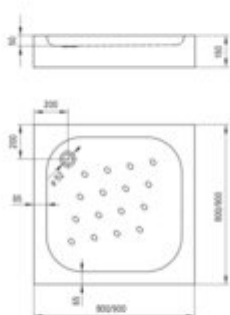

FUNKIA

Acrylic shower tray, square

Product code: KTC_041B

EAN: 5908212064726

Color: white

Warranty [years]: 2

Finish	white
Material	acrylic
Shape	square
Width [mm]	900
Length [mm]	900
Height [mm]	160
Depth [mm]	50
Installation method	on the floor level
Drain diameter	50
Equipped with a height-adjustable foot	yes
Housing integrated with the shower tray	yes
Non-slip lugs	yes

Features:

- Durable acrylic material that maintains its shine and color
- Non-slip lugs to minimize the risk of slipping
- Cover integrated with the shower tray
- Attention: waste trap NHC_025C or half-siphon NHC_620K and CLICK-CLACK plug can be used wi
- Dedicated cleaning agent, safe for cleaned surfaces
- Only the best materials, the quality of which has been confirmed by laboratory tests