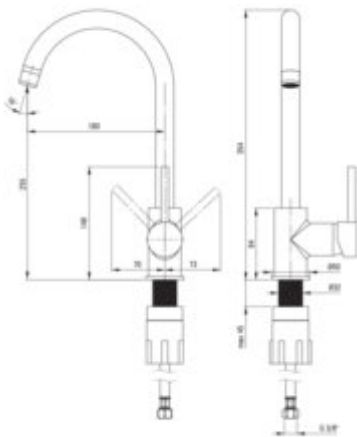

Product code: BEN_A62M
EAN: 5907650819660
Color: alabaster
Warranty [years]: 7

Mixer

Finish	alabaster
Material	brass
Mixer type	single-handle, mixer
Installation method	standing
Total mixer height [mm]	350
Flow class [l/min]	Z - 4-9 l/min
Acoustic group [dB]	I (x <= 20)

Mixer cartridge

Ceramic cartridge size	35 mm
------------------------	-------

Spout

Spout type	swivel
Mixer spout range [mm]	195
Material	stainless steel

Aerator

Aerator type	honeycomb
Aerator size	M22

Connecting hose

Length [mm]	450
Installation thread	3/8"
Connection thread	M10

Features:

- The mixer body is made of the highest quality brass
- The mixer is equipped with a stream aerator
- The mounting sleeve facilitates the installation of the mixer
- 45 cm connection hoses included
- Z flow class (4-9 l/min) allowing for water consumption reduction
- Only the best materials, the quality of which has been confirmed by laboratory tests
- Cleaning agent for fixtures in all colors available