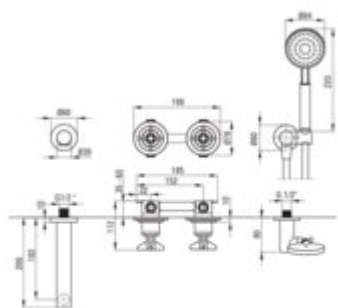

TEMISTO

Bath mixer, concealed

Product code: BQT_N18P

EAN: 5907650889762

Color: nero

Warranty [years]: 7

Mixer

Finish	nero
Material	brass
Mixer type	mixer, two-handle
Installation method	concealed
Flow class [l/min]	S - 15.1-19.8 l/min
Acoustic group [dB]	I (x <= 20)

Mixer cartridge

Ceramic cartridge size	35 mm
Cold start	no

Spout

Spout type	still
Mixer spout range [mm]	200
Material	brass

Function switch

Switch type	ceramic mechanical
-------------	--------------------

Hose

Length [mm]	1500
Braid type	double braided
Anti-twist	2

Hand shower

Number of functions	1
Anti-calc	yes

Features:

- Deante Design Studio Collection
- Design that connects the past with the future
- Hand-crafted elements
- Flush-mounted installation ensures the aesthetics of the bathroom
- The mixer body is made of the highest quality brass
- Anti-calc hand shower
- Adjustable shower hand angle
- Durable hose ends made of brass
- Anti-twist system, preventing the hose from twisting
- Dedicated cleaning agent, safe for cleaned surfaces